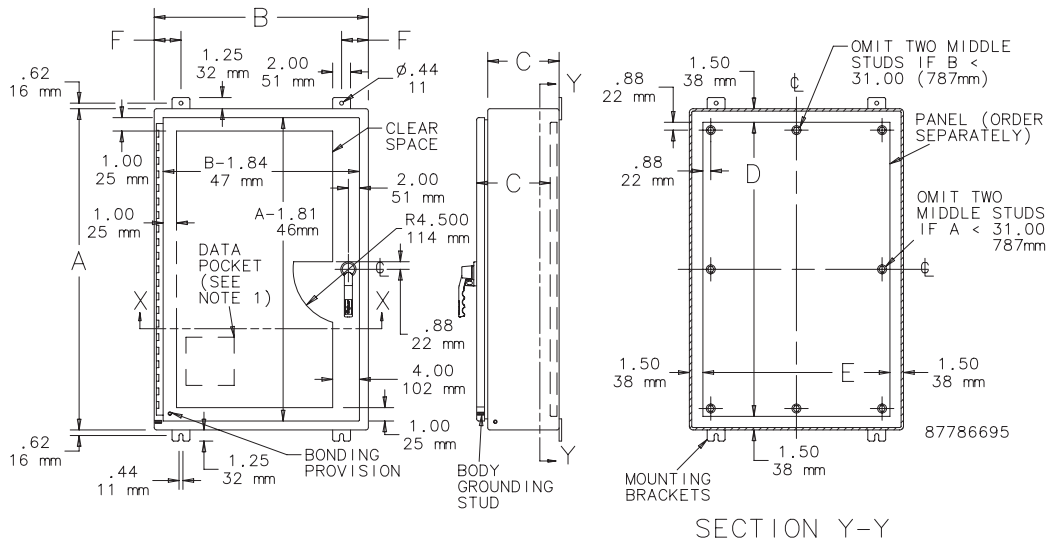

NOTE: Removable data pocket included (see table for size). Large data pocket 12.00 x 12.00 in. (305 x 305mm); small data pocket 6.00 x 6.00 in. (152 x 152mm).